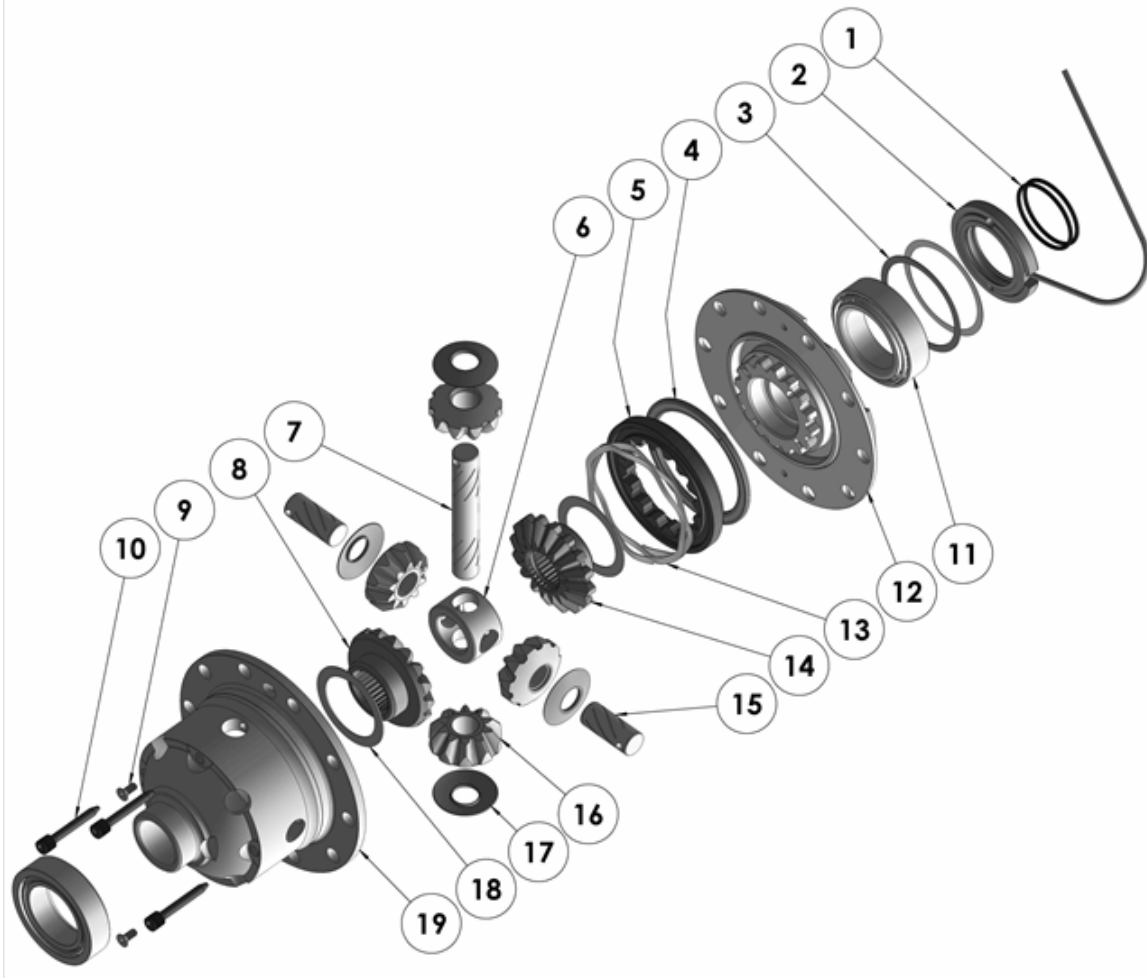

RD104

Dana 30,30 SPL,3.73 & UP

PARTS LIST

ITEM #	QTY	DESCRIPTION	PART #	NOTES
1	1	SEAL HOUSING O-RINGS (PK OF 2)	160235SP	1
2	1	SEAL HOUSING KIT	081801SP	
3	2	SHIM KIT	SHK003	
*	2	MASTER SHIM	150325	
4	1	BONDED SEAL	160701SP	
5	1	CLUTCH GEAR & WAVESPRING KIT	050903SP	
6	1	SPIDER BLOCK	070503SP	
7	1	LONG CROSS SHAFT	061302SP	
8	1	SIDE GEAR	SEE NOTE	3
9	1	COUNTERSUNK SCREW (PK OF 2)	200213SP	
10	3	RETAINING PIN SET (PK OF 4)	120601SP	
11	2	TAPERED ROLLER BEARING	160109	2
12	1	FLANGE CAP KIT	028502SP	
13	1	WAVESPRING	150702SP	
14	1	SPLINED SIDE GEAR	SEE NOTE	3
15	2	SHORT CROSS SHAFT	061402SP	
16	4	PINION GEAR	SEE NOTE	3
17	4	PINION THRUST WASHER	SEE NOTE	4
18	2	SIDE GEAR THRUST WASHER	SEE NOTE	4
19	1	DIFFERENTIAL CASE	013102SP	
*	1	BULKHEAD FITTING KIT (BANJO TYPE)	170114	5
*	1	AIR LINE (6mm DIA X 6m LONG)	170314	5
*	1	SOLENOID VALVE (12V)	180103	
*	1	SWITCH	180209SP	
*	1	SWITCH COVER (FRONT)	180210SP	
*	1	CABLE TIE (PK OF 25)	180305	
*	1	OPERATING & SERVICE MANUAL	210200	
*	1	INSTALLATION GUIDE	2102104	

* *Not illustrated in exploded view*

NOTES

- 1 For replacement O-rings use only BS133 Viton 75.
- 2 For replacement bearing use Timken part # LM102949 / LM102910.
- 3 Available only as complete 6 gear set # 728J031
- 4 Available only as complete thrust washer kit #730J01
- 5 All diffs produced before serial #17070001 came with 5mm air connection system. For information contact ARB.
- Bearing cap torque does not apply to aluminium housings. Refer to vehicle's service manual for correct torque value.
- 30 spline Dana 30 is a performance upgrade requiring aftermarket axle shafts.

RD104

Dana 30,30 SPL,3.73 & UP

EXPLODED DIAGRAM

SPECIFICATIONS

Axle Spline	30 tooth, Ø33.3mm [1.31"]
Ratio Supported	3.73:1 & up
Ring Gear ID	114.3mm [4.50"]
Ring Gear OD	183mm [7.2"]
Ring Gear Bolts	10 bolts on Ø133mm [5.25"]
Ring Gear Torque	75Nm [55 ft-lb]
Backlash	0.15-0.25mm [0.006-0.010"]
Bearing Cap Torque	81Nm [60 ft-lb] (see note 3)