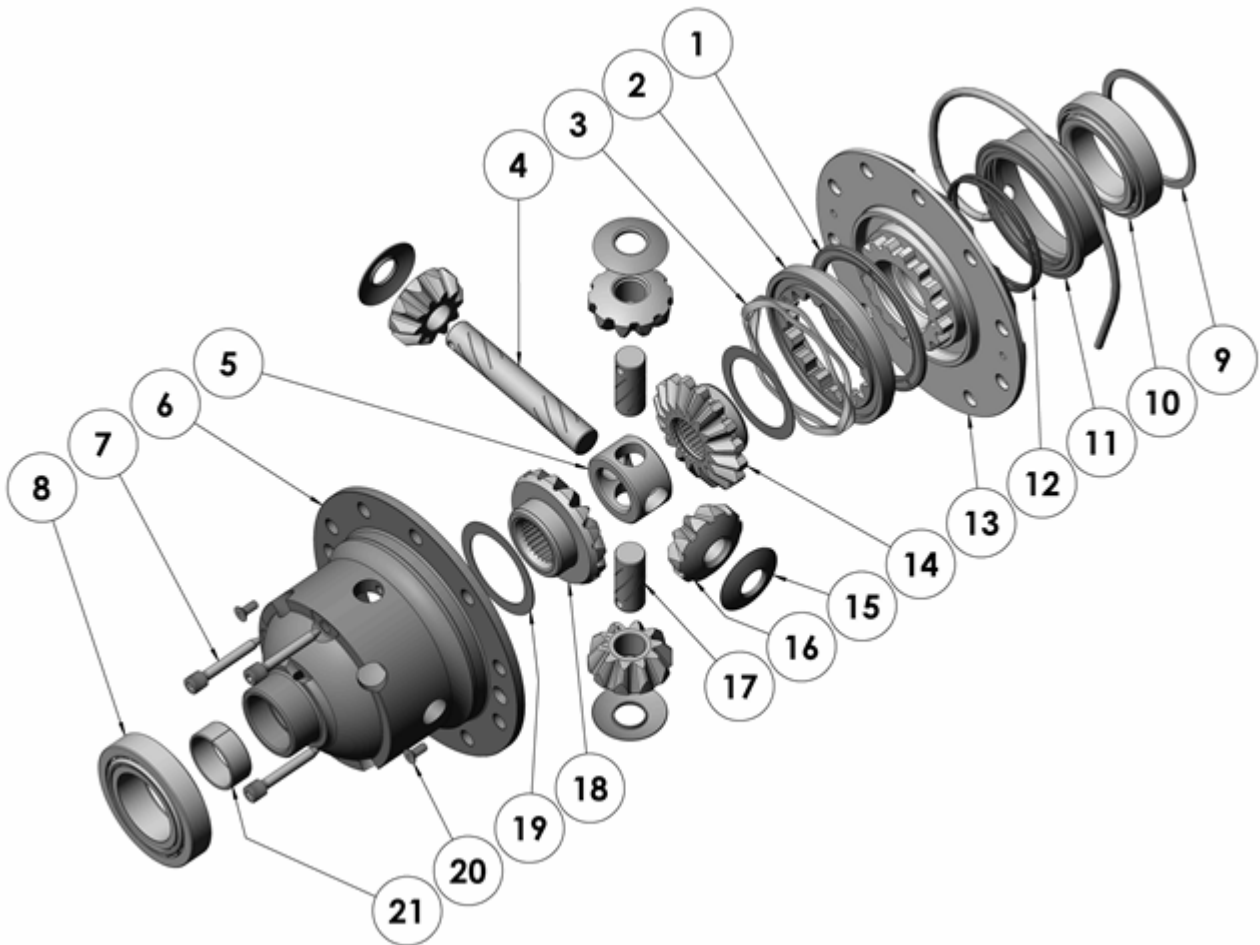

RD90

TOYOTA 7.5" IFS

PARTS LIST

ITEM #	QTY	DESCRIPTION	PART #	NOTES
1	1	BONDED SEAL	160701SP	
2	1	CLUTCH GEAR & WAVESPRING KIT	050902SP	
3	1	WAVESPRING	150702SP	
4	1	LONG CROSS SHAFT	061302SP	
5	1	SPIDER BLOCK	070503SP	
6	1	DIFFERENTIAL CASE	013101SP	
7	1	RETAINING PIN SET (PK OF 4)	120601SP	
8	1	TAPERED ROLLER BEARING	NOT SUPPLIED	
9	1	SHIM KIT	SHK008	
*	1	MASTER SHIM	150320	
10	1	TAPERED ROLLER BEARING	160117	2
11	1	SEAL HOUSING KIT	081701SP	
12	1	SEAL HOUSING O-RINGS (PK OF 2)	160251SP	1
13	1	FLANGE CAP KIT	028501SP	
14	1	SPLINED SIDE GEAR	SEE NOTE	3
15	4	PINION THRUST WASHER	SEE NOTE	4
16	4	PINION GEAR	SEE NOTE	3
17	2	SHORT CROSS SHAFT	061402SP	
18	1	SIDE GEAR	SEE NOTE	3
19	2	SIDE GEAR THRUST WASHER	SEE NOTE	4
20	1	COUNTERSUNK SCREW (PK OF 2)	200213SP	
21	2	ANTI-FRICTION BUSHING (PTFE)	160801SP	
*	1	AIR LINE (6mm DIA X 6m LONG)	170314	5
*	1	BULKHEAD FITTING KIT (BANJO TYPE)	170114	5
*	1	SOLENOID VALVE (12V)	180103	
*	1	CABLE TIE (PK OF 25)	180305	
*	1	SWITCH	180209SP	
*	1	SWITCH COVER (FRONT)	180210SP	
*	1	OPERATING & SERVICE MANUAL	210200	
*	1	INSTALLATION GUIDE	210290	

* *Not illustrated in exploded view*

NOTES

- 1 For replacement O-rings use only BS149 Viton 75.
- 2 For replacement bearing use Timken part # LM503349 / LM503310.
- 3 Available only as complete 6 gear set # 728J021
- 4 Available only as complete thrust washer kit #730J01
- 5 All diffs produced before serial #17070001 came with 5mm air connection system. For information contact ARB.
- Spare axle retaining clips may be required (not supplied) to refit CV shafts.

RD90

TOYOTA 7.5" IFS

EXPLODED DIAGRAM**SPECIFICATIONS**

Axle Spline	27 tooth, Ø28.0mm [1.10"]
Ratio Supported	All
Ring Gear ID	118.0mm [4.65"]
Ring Gear OD	191mm [7.5"]
Ring Gear Bolts	10 bolts on Ø140mm [5.51"]
Ring Gear Torque	96Nm [71 ft-lb]
Backlash	0.13-0.18mm [0.005-0.007"]
Bearing Cap Torque	85Nm [63 ft-lb]