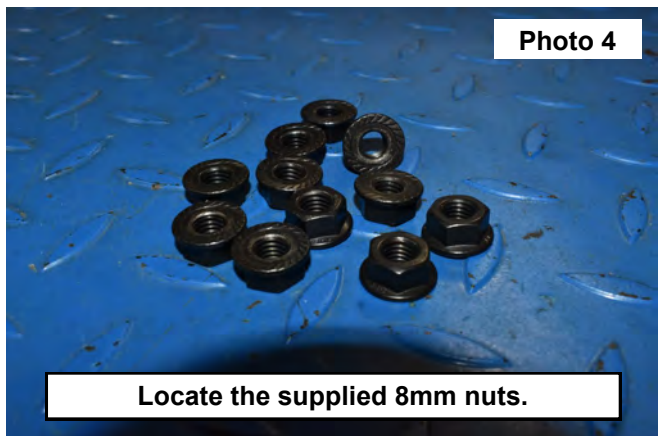

5. Place (2) of the supplied nuts on the studs to secure the step. **See Photo 5.**
6. Tighten the (6) nuts to the step using a 13mm socket. **See Photo 6.**