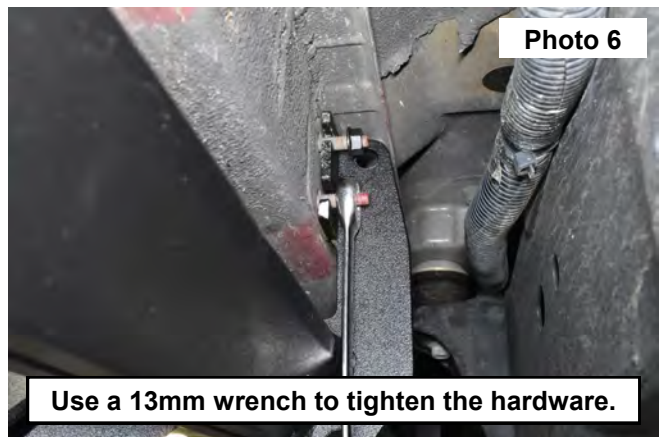

Periodically check all hardware for tightness.

KIT CONTENTS:
Driver Side Step x1
Pass Side Step x1

TOOLS NEEDED:
13mm Wrench or Socket

HARDWARE INCLUDED:
8mm Flange Nuts x12

Torque Specs:

| Size | Grade 5 | Grade 8 | Size | Class 8.8 | Class 10.9 |
|-------|-----------|-----------|------|-----------|------------|
| 5/16" | 15 ft/lbs | 20ft/lbs | 6MM | 5ft/lbs | 9ft/lbs |
| 3/8" | 30 ft/lbs | 35ft/lbs | 8MM | 18ft/lbs | 23ft/lbs |
| 7/16" | 45 ft/lbs | 60ft/lbs | 10MM | 32ft/lbs | 45ft/lbs |
| 1/2" | 65 ft/lbs | 90ft/lbs | 12MM | 55ft/lbs | 75ft/lbs |
| 9/16" | 95 ft/lbs | 130ft/lbs | 14MM | 85ft/lbs | 120ft/lbs |
| 5/8" | 135ft/lbs | 175ft/lbs | 16MM | 130ft/lbs | 165ft/lbs |
| 3/4" | 185ft/lbs | 280ft/lbs | 18MM | 170ft/lbs | 240ft/lbs |

INSTALLATION INSTRUCTONS

1. Installing the step onto the driver and passengers side of the vehicle. **See Photo 1.**
2. Locate the 3 mounting brackets on the step. **See Photo 2.**

3. Place the step onto the studs on the inside of the rocker panel. **See Photo 3.**
4. Locate the supplied 8mm flange nuts. **See Photo 4.**

5. Place (2) of the supplied nuts on the studs to secure the step. **See Photo 5.**
6. Tighten the (6) nuts to the step using a 13mm socket. **See Photo 6.**

By purchasing any item sold by Rough Country, LLC, the buyer expressly warrants that he/she is in compliance with all applicable, State, and Local laws and regulations regarding the purchase, ownership, and use of the item. It shall be the buyers responsibility to comply with all Federal, State and Local laws governing the sales of any items listed, illustrated or sold. The buyer expressly agrees to indemnify and hold harmless Rough Country, LLC for all claims resulting directly or indirectly from the purchase, ownership, or use of the items.