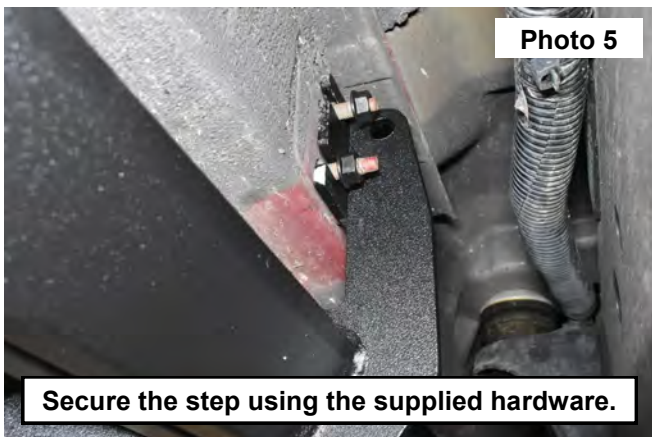

INSTALLATION INSTRUCTONS

1. Installing the step onto the driver and passengers side of the vehicle. **See Photo 1.**
2. Locate the 3 mounting brackets on the step. **See Photo 2.**

3. Place the step onto the studs on the inside of the rocker panel. **See Photo 3.**
4. Locate the supplied 8mm flange nuts. **See Photo 4.**

5. Place (2) of the supplied nuts on the studs to secure the step. **See Photo 5.**
6. Tighten the (6) nuts to the step using a 13mm socket. **See Photo 6.**

By purchasing any item sold by Rough Country, LLC, the buyer expressly warrants that he/she is in compliance with all applicable, State, and Local laws and regulations regarding the purchase, ownership, and use of the item. It shall be the buyers responsibility to comply with all Federal, State and Local laws governing the sales of any items listed, illustrated or sold. The buyer expressly agrees to indemnify and hold harmless Rough Country, LLC for all claims resulting directly or indirectly from the purchase, ownership, or use of the items.