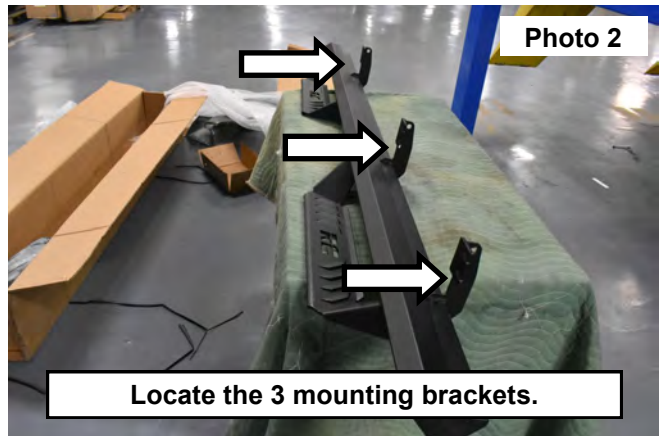

Periodically check all hardware for tightness.

KIT CONTENTS:
Driver Side Step x1
Pass Side Step x1

TOOLS NEEDED:
13mm Wrench or Socket

HARDWARE INCLUDED:
8mm Flange Nuts x12

Torque Specs:

| Size | Grade 5 | Grade 8 | Size | Class 8.8 | Class 10.9 |
|-------|-----------|-----------|------|-----------|------------|
| 5/16" | 15 ft/lbs | 20ft/lbs | 6MM | 5ft/lbs | 9ft/lbs |
| 3/8" | 30 ft/lbs | 35ft/lbs | 8MM | 18ft/lbs | 23ft/lbs |
| 7/16" | 45 ft/lbs | 60ft/lbs | 10MM | 32ft/lbs | 45ft/lbs |
| 1/2" | 65 ft/lbs | 90ft/lbs | 12MM | 55ft/lbs | 75ft/lbs |
| 9/16" | 95 ft/lbs | 130ft/lbs | 14MM | 85ft/lbs | 120ft/lbs |
| 5/8" | 135ft/lbs | 175ft/lbs | 16MM | 130ft/lbs | 165ft/lbs |
| 3/4" | 185ft/lbs | 280ft/lbs | 18MM | 170ft/lbs | 240ft/lbs |

INSTALLATION INSTRUCTONS

1. Installing the step onto the driver and passengers side of the vehicle. **See Photo 1.**
2. Locate the 3 mounting brackets on the step. **See Photo 2.**

3. Place the step onto the studs on the inside of the rocker panel. **See Photo 3.**
4. Locate the supplied 8mm flange nuts. **See Photo 4.**