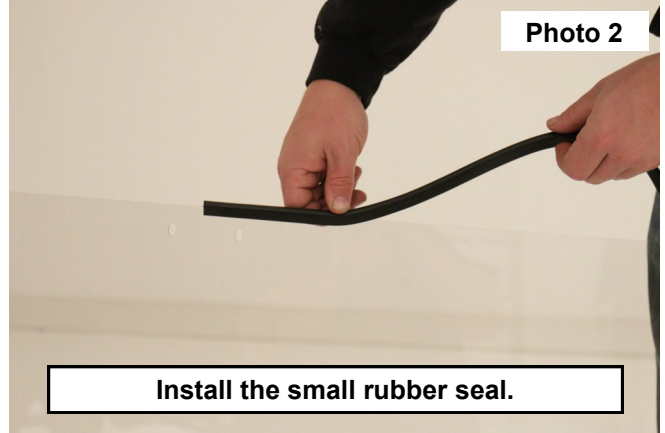

INSTALLATION INSTRUCTONS

1. Clean the surface of the UTV that the windshield will be applied to.
2. Remove the protective cover from the windshield. **See Photo 1.**
3. Place the rubber seal around the sides and top of windshield. **See Photo 2.**

4. Install the hood seal along the bottom edge of the windshield. Trim any excess over the seal. **See Photo 3.**
5. Place the windshield into the UTV and locate the 4 straps. **See Photo 4.**