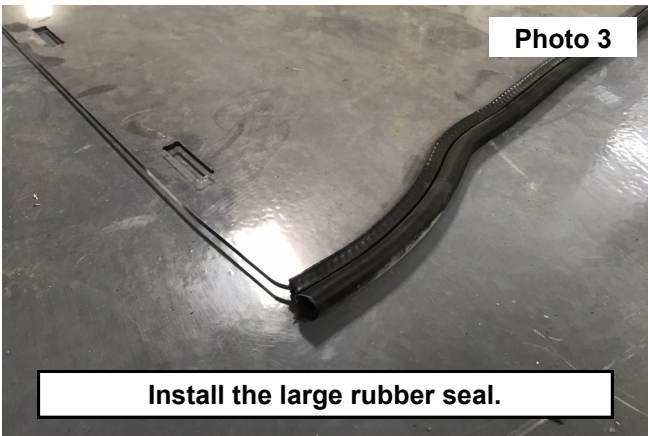

If question exist, please call us @1-800-222-7023. We will be happy to answer any questions concerning this product.

Check all fasteners for proper torque. Check to ensure for adequate clearance between all components.

Periodically check all hardware for tightness.

KIT CONTENTS:

- Windshield x1
- Rubber Seal x1
- Hood Seal x1
- Straps x4

Torque Specs:

Size	Grade 5	Grade 8	Size	Class 8.8	Class 10.9
5/16"	15 ft/lbs	20ft/lbs	6MM	5ft/lbs	9ft/lbs
3/8"	30 ft/lbs	35ft/lbs	8MM	18ft/lbs	23ft/lbs
7/16"	45 ft/lbs	60ft/lbs	10MM	32ft/lbs	45ft/lbs
1/2"	65 ft/lbs	90ft/lbs	12MM	55ft/lbs	75ft/lbs
9/16"	95 ft/lbs	130ft/lbs	14MM	85ft/lbs	120ft/lbs
5/8"	135ft/lbs	175ft/lbs	16MM	130ft/lbs	165ft/lbs
3/4"	185ft/lbs	280ft/lbs	18MM	170ft/lbs	240ft/lbs

INSTALLATION INSTRUCTONS

1. Clean the surface of the UTV that the windshield will be applied to.
2. Remove the protective cover from the windshield. **See Photo 1.**
3. Place the rubber seal around the sides and top of windshield. **See Photo 2.**

4. Install the hood seal along the bottom edge of the windshield. Trim any excess over the seal. **See Photo 3.**
5. Place the windshield into the UTV and locate the 4 straps. **See Photo 4.**

6. Place the (4) straps into the windshield openings. **See Photo 5.**
7. **NOTE:** How the strap is wrapped behind the pin. Then pull tight. **See Photo 6.**