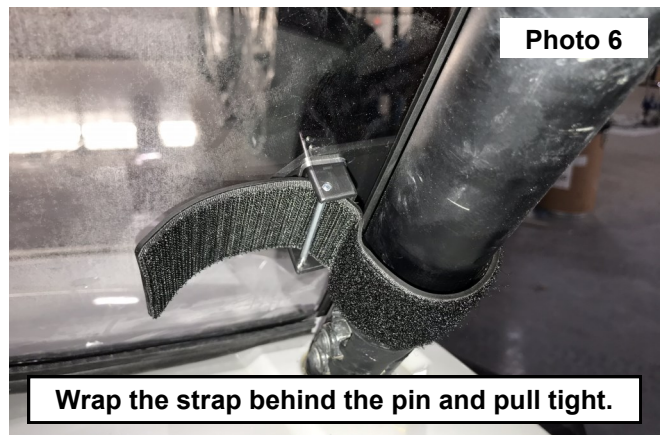

INSTALLATION INSTRUCTONS

1. Clean the surface of the UTV that the windshield will be applied to.
2. Remove the protective cover from the windshield. **See Photo 1.**
3. Place the rubber seal around the sides and top of windshield. **See Photo 2.**

4. Install the hood seal along the bottom edge of the windshield. Trim any excess over the seal. **See Photo 3.**
5. Place the windshield into the UTV and locate the 4 straps. **See Photo 4.**

6. Place the (4) straps into the windshield openings. **See Photo 5.**
7. **NOTE:** How the strap is wrapped behind the pin. Then pull tight. **See Photo 6.**