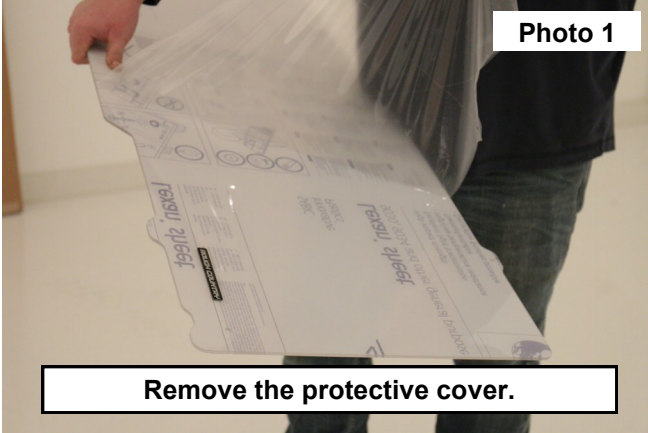

INSTALLATION INSTRUCTONS

1. Clean the surface of the UTV that the windshield will be applied to.
2. Remove the protective cover from the windshield. **See Photo 1.**
3. Place the rubber seal around the sides and top of windshield. **See Photo 2.**

4. Install the hood seal along the bottom edge of the windshield. Trim any excess over the seal. **See Photo 3.**
5. Place the windshield into the UTV and locate the 4 straps. **See Photo 4.**