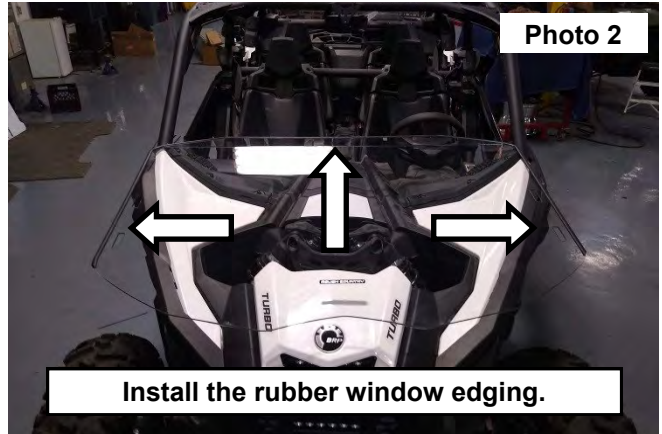

Periodically check all hardware for tightness.

KIT CONTENTS:

Windshield x1
Stiffening Bar x1
Edging x1
Straps x6

1/4" x 5/8" Button Head Bolts x3
1/4" Lock Nuts x3
1/4" Flat Washers x6

Torque Specs:

Size	Grade 5	Grade 8	Size	Class 8.8	Class 10.9
5/16"	15 ft/lbs	20ft/lbs	6MM	5ft/lbs	9ft/lbs
3/8"	30 ft/lbs	35ft/lbs	8MM	18ft/lbs	23ft/lbs
7/16"	45 ft/lbs	60ft/lbs	10MM	32ft/lbs	45ft/lbs
1/2"	65 ft/lbs	90ft/lbs	12MM	55ft/lbs	75ft/lbs
9/16"	95 ft/lbs	130ft/lbs	14MM	85ft/lbs	120ft/lbs
5/8"	135ft/lbs	175ft/lbs	16MM	130ft/lbs	165ft/lbs
3/4"	185ft/lbs	280ft/lbs	18MM	170ft/lbs	240ft/lbs

INSTALLATION INSTRUCTIONS

1. Clean the surface of the UTV that the windshield will be applied to.
2. Remove the protective cover from the windshield. **See Photo 1.**
3. Install the rubber window edging around the sides and the top of the windshield. Trim any excess edging from the window. **See Photo 2.**