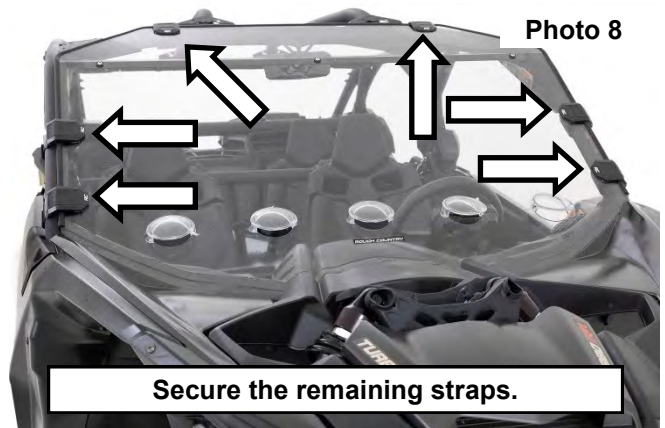

8. Secure by finishing the wrap around the strap. See Photo 7.
9. Secure the windshield using the remaining straps. See Photo 8.

By purchasing any item sold by Rough Country, LLC, the buyer expressly warrants that he/she is in compliance with all applicable, State, and Local laws and regulations regarding the purchase, ownership, and use of the item. It shall be the buyers responsibility to comply with all Federal, State and Local laws governing the sales of any items listed, illustrated or sold. The buyer expressly agrees to indemnify and hold harmless Rough Country, LLC for all claims resulting directly or indirectly from the purchase, ownership, or use of the items.