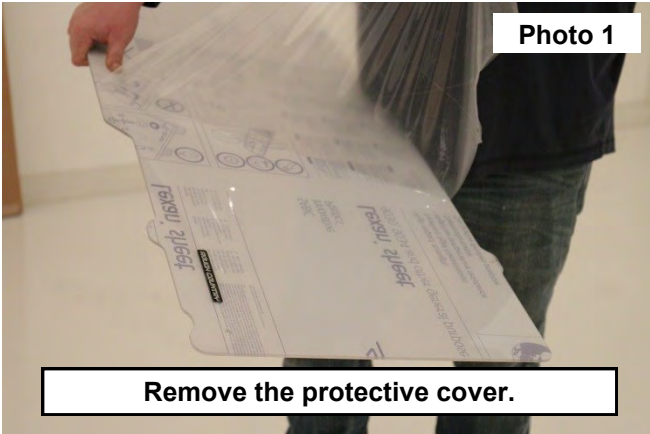

Periodically check all hardware for tightness.

KIT CONTENTS:

Windshield x1
Stiffening Bar x1
Edging x1
Straps x6

1/4" x 5/8" Button Head Bolts x3
1/4" Lock Nuts x3
1/4" Flat Washers x6

Torque Specs:

Size	Grade 5	Grade 8	Size	Class 8.8	Class 10.9
5/16"	15 ft/lbs	20ft/lbs	6MM	5ft/lbs	9ft/lbs
3/8"	30 ft/lbs	35ft/lbs	8MM	18ft/lbs	23ft/lbs
7/16"	45 ft/lbs	60ft/lbs	10MM	32ft/lbs	45ft/lbs
1/2"	65 ft/lbs	90ft/lbs	12MM	55ft/lbs	75ft/lbs
9/16"	95 ft/lbs	130ft/lbs	14MM	85ft/lbs	120ft/lbs
5/8"	135ft/lbs	175ft/lbs	16MM	130ft/lbs	165ft/lbs
3/4"	185ft/lbs	280ft/lbs	18MM	170ft/lbs	240ft/lbs

INSTALLATION INSTRUCTIONS

1. Clean the surface of the UTV that the windshield will be applied to.
2. Remove the protective cover from the windshield. **See Photo 1.**
3. Install the rubber window edging around the sides and the top of the windshield. Trim any excess edging from the window. **See Photo 2.**