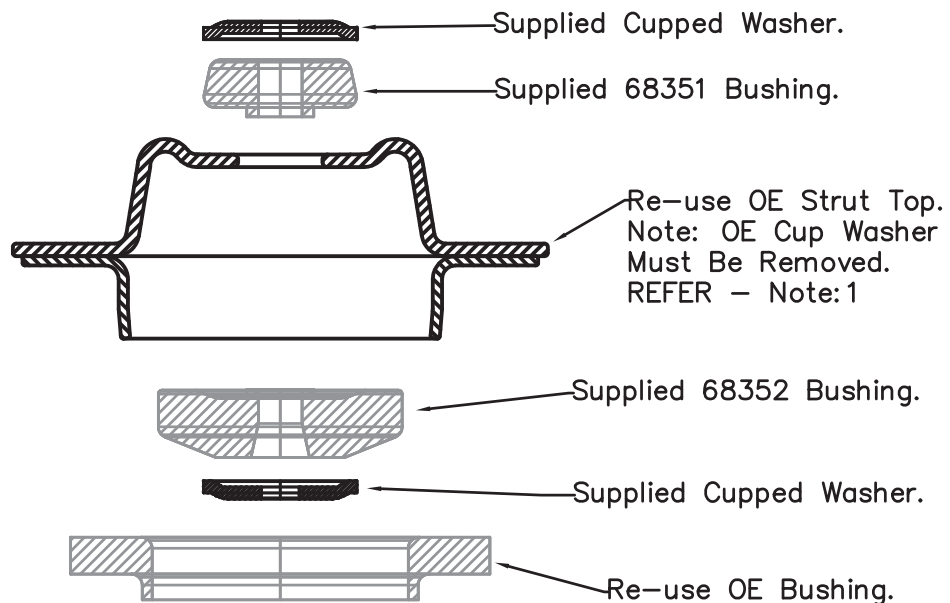

Note: 2

N.B. It is recommended that a licenced workshop or trades person carry out the above procedure and that workshop manual and relevant safety procedures are followed in addition to the above.